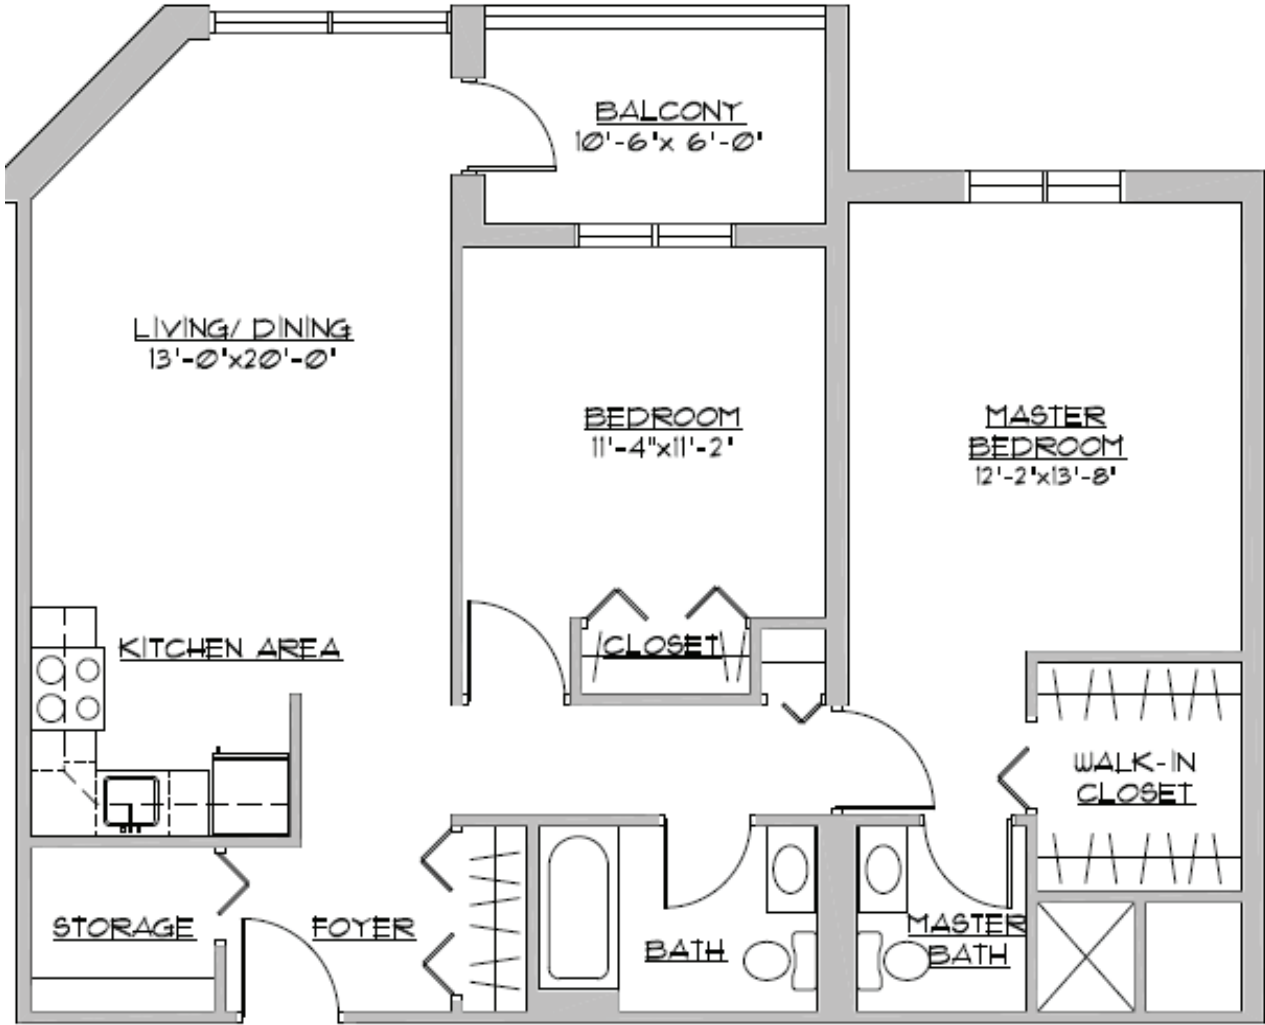

Alpha Manor Two Bedroom/Two Bath

This is our community's largest apartment. The master suite features a large walk-in closet and walk-in shower. There is plenty of closet space, including a storage area off the foyer. Enjoy the beautiful outdoors on your private balcony/patio.

Room dimensions are approximate and subject to change.

Gateway Manor Two Bedroom

If a little more space is what you are looking for, this apartment is for you. It features two large bedrooms and one full bath. Storage is abundant with six closets throughout. If you still enjoy cooking, our fully equipped kitchen will more than meet your needs!

Room dimensions are approximate and subject to change.

Lawndale Manor Two Bedroom/Two Bath

This is our community's largest apartment. The master suite features a large walk-in closet and walk-in shower. There is plenty of closet space, including a storage area off the foyer. Enjoy the beautiful outdoors on your private balcony/patio.

Room dimensions are approximate and subject to change.