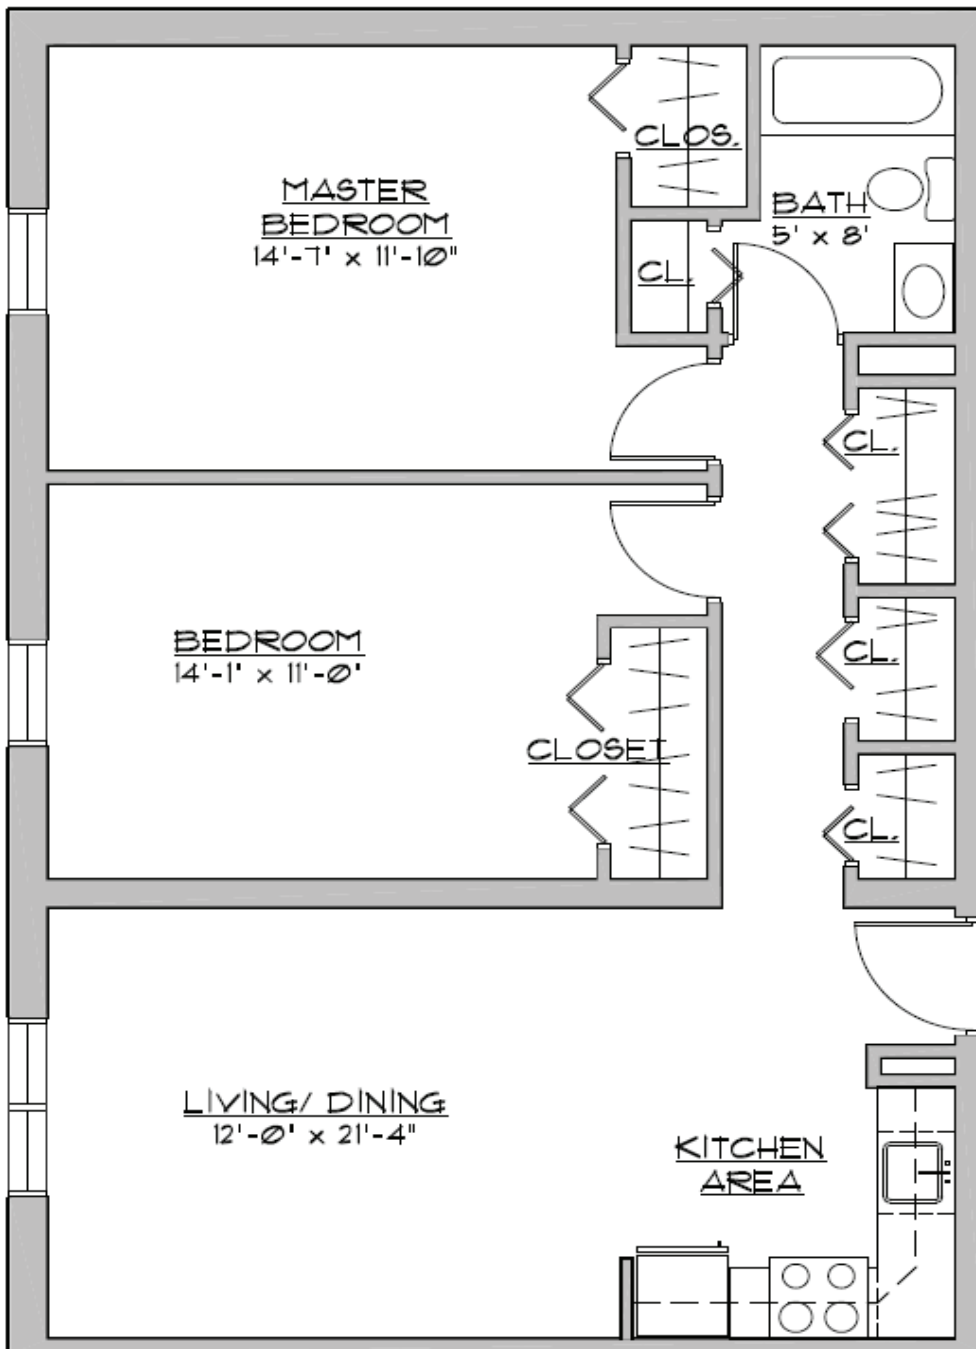

Alpha Manor Two Bedroom/Two Bath

This is our community's largest apartment. The master suite features a large walk-in closet and walk-in shower. There is plenty of closet space, including a storage area off the foyer. Enjoy the beautiful outdoors on your private balcony/patio.

Room dimensions are approximate and subject to change.

Gateway Manor Two Bedroom

If a little more space is what you are looking for, this apartment is for you. It features two large bedrooms and one full bath. Storage is abundant with six closets throughout. If you still enjoy cooking, our fully equipped kitchen will more than meet your needs!

Room dimensions are approximate and subject to change.

Lawndale Manor Two Bedroom/Two Bath

This is our community's largest apartment. The master suite features a large walk-in closet and walk-in shower. There is plenty of closet space, including a storage area off the foyer. Enjoy the beautiful outdoors on your private balcony/patio.

Room dimensions are approximate and subject to change.