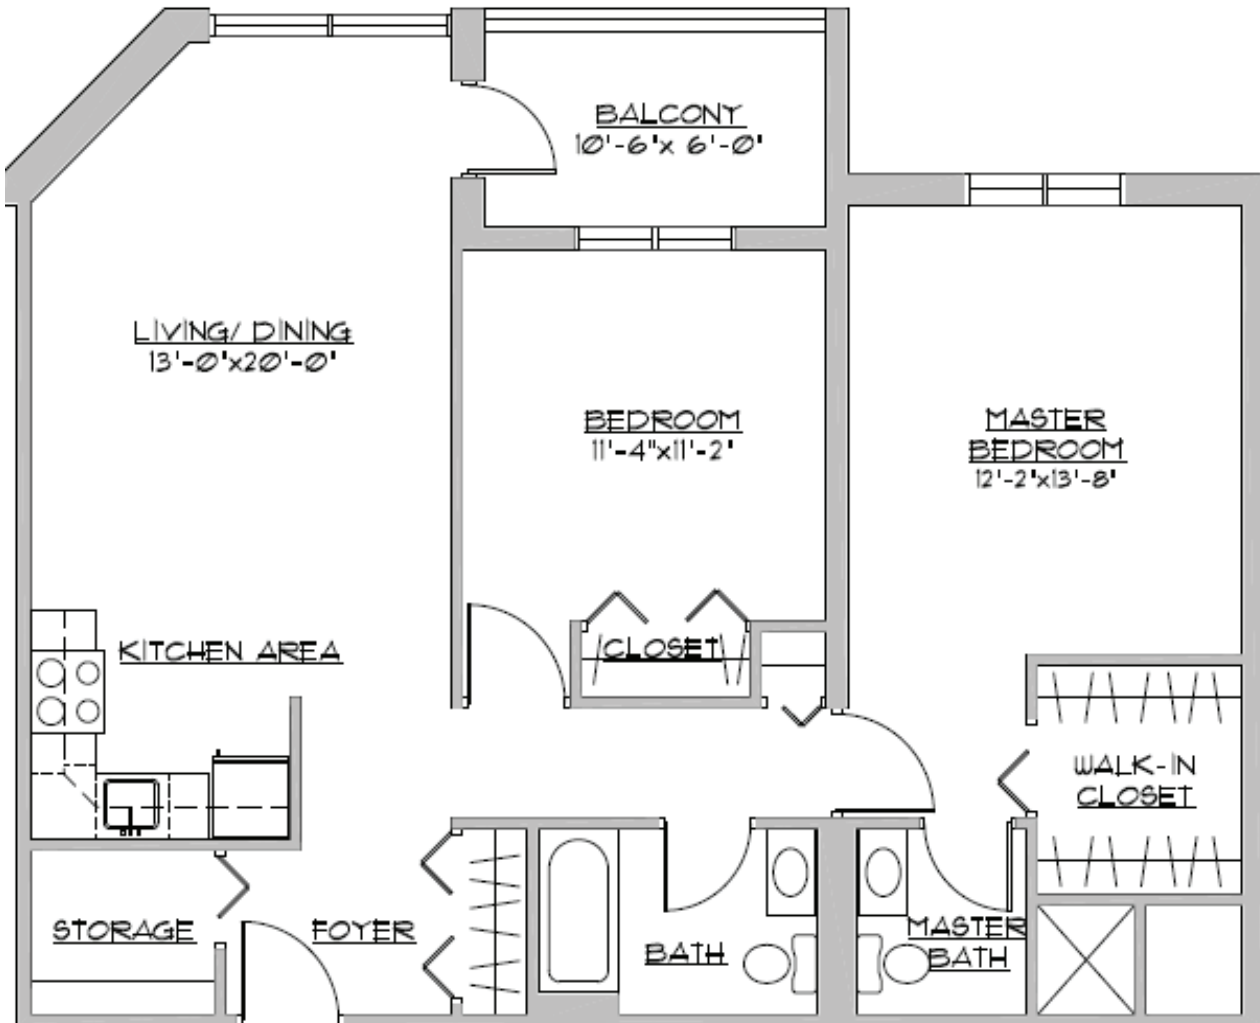

Alpha Manor Two Bedroom/Two Bath

This is our community's largest apartment. The master suite features a large walk-in closet and walk-in shower. There is plenty of closet space, including a storage area off the foyer. Enjoy the beautiful outdoors on your private balcony/patio.

Room dimensions are approximate and subject to change.

Gateway Manor Two Bedroom

If a little more space is what you are looking for, this apartment is for you. It features two large bedrooms and one full bath. Storage is abundant with six closets throughout. If you still enjoy cooking, our fully equipped kitchen will more than meet your needs!

Room dimensions are approximate and subject to change.

Lawndale Manor Two Bedroom/Two Bath

This is our community's largest apartment. The master suite features a large walk-in closet and walk-in shower. There is plenty of closet space, including a storage area off the foyer. Enjoy the beautiful outdoors on your private balcony/patio.

Room dimensions are approximate and subject to change.