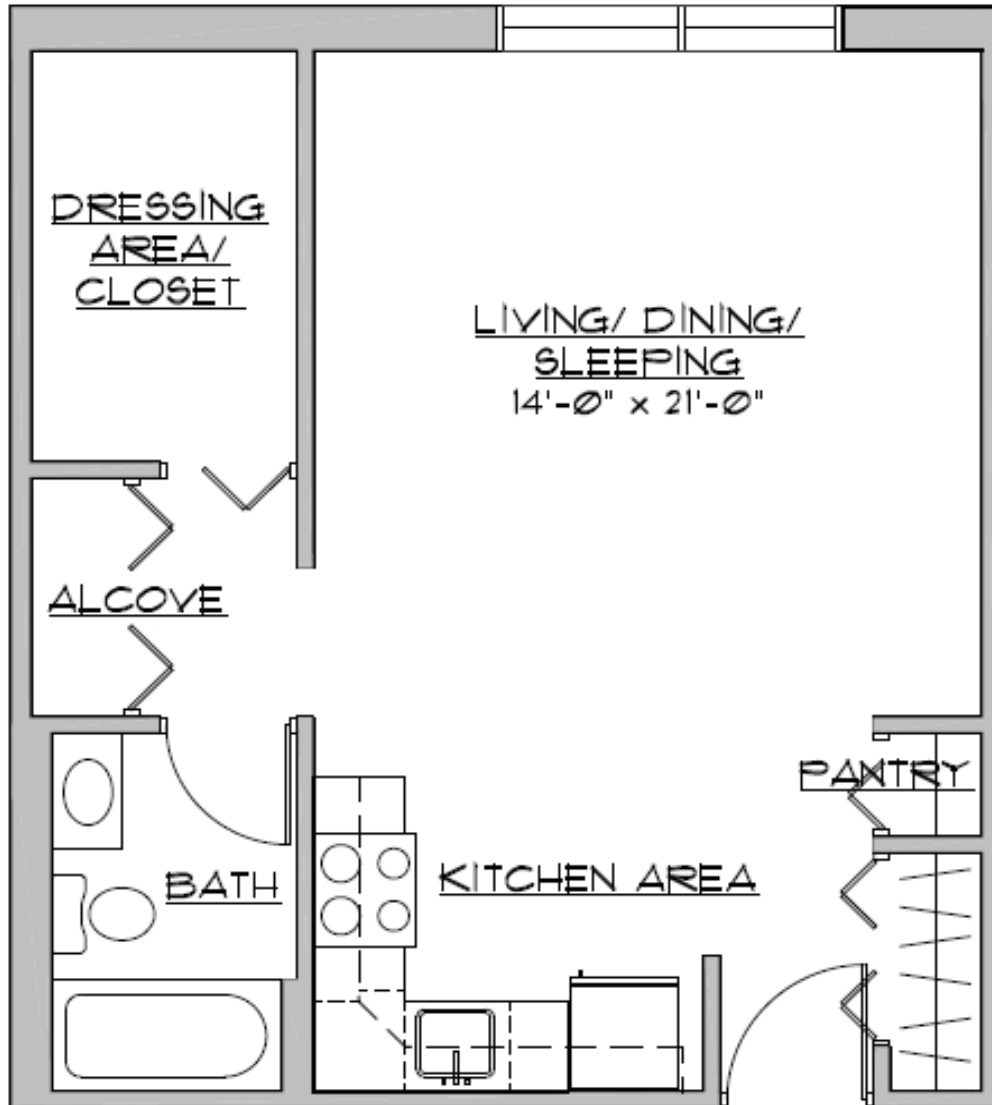

Alpha Manor Studio Special

This studio has a kitchen alcove with enough room for a dining table. It features a large walk-in closet, pantry, full bath and living area with large windows. These apartments are also conveniently located close to the elevator.

Room dimensions are approximate and subject to change.

Alpha Manor Studio

This studio apartment is available in both Alpha and Lawndale buildings. It features a comfortable living space, large walk-in closet, and a fully equipped kitchen and bath. The large window allows for plenty of natural light.

Room dimensions are approximate and subject to change.

Gateway Manor Studio

Our Gateway Manor Studio apartment is a pleasant place to call home. It features a fully equipped kitchen, large walk-in closet and full bathroom.

Room dimensions are approximate and subject to change.

Lawndale Manor Studio

This studio apartment is available in both Alpha and Lawndale buildings. It features a comfortable living space, large walk-in closet, and a fully equipped kitchen and bath. The large window allows for plenty of natural light.