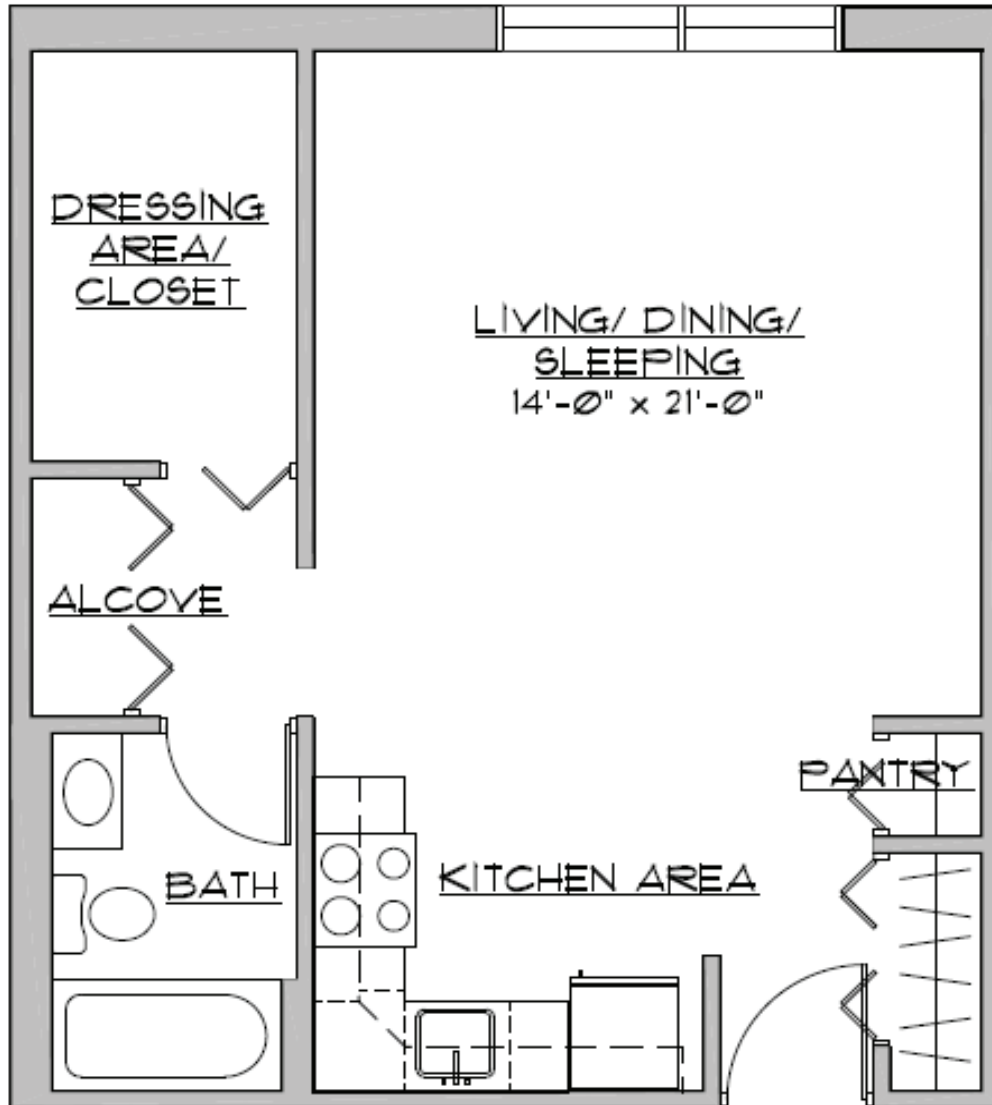

Room dimensions are approximate and subject to change.

Alpha Manor Studio

This studio apartment is available in both Alpha and Lawndale buildings. It features a comfortable living space, large walk-in closet, and a fully equipped kitchen and bath. The large window allows for plenty of natural light.

Room dimensions are approximate and subject to change.

Gateway Manor Studio

Our Gateway Manor Studio apartment is a pleasant place to call home. It features a fully equipped kitchen, large walk-in closet and full bathroom.

Room dimensions are approximate and subject to change.

Lawndale Manor Studio

This studio apartment is available in both Alpha and Lawndale buildings. It features a comfortable living space, large walk-in closet, and a fully equipped kitchen and bath. The large window allows for plenty of natural light.

Room dimensions are approximate and subject to change.