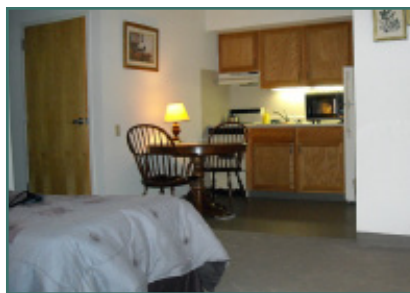

Alpha Manor Studio Special

This studio has a kitchen alcove with enough room for a dining table. It features a large walk-in closet, pantry, full bath and living area with large windows. These apartments are also conveniently located close to the elevator.

Room dimensions are approximate and subject to change.

Alpha Manor Studio

This studio apartment is available in both Alpha and Lawndale buildings. It features a comfortable living space, large walk-in closet, and a fully equipped kitchen and bath. The large window allows for plenty of natural light.

Room dimensions are approximate and subject to change.

Gateway Manor Studio

Our Gateway Manor Studio apartment is a pleasant place to call home. It features a fully equipped kitchen, large walk-in closet and full bathroom.

Room dimensions are approximate and subject to change.

Lawndale Manor Studio

This studio apartment is available in both Alpha and Lawndale buildings. It features a comfortable living space, large walk-in closet, and a fully equipped kitchen and bath. The large window allows for plenty of natural light.