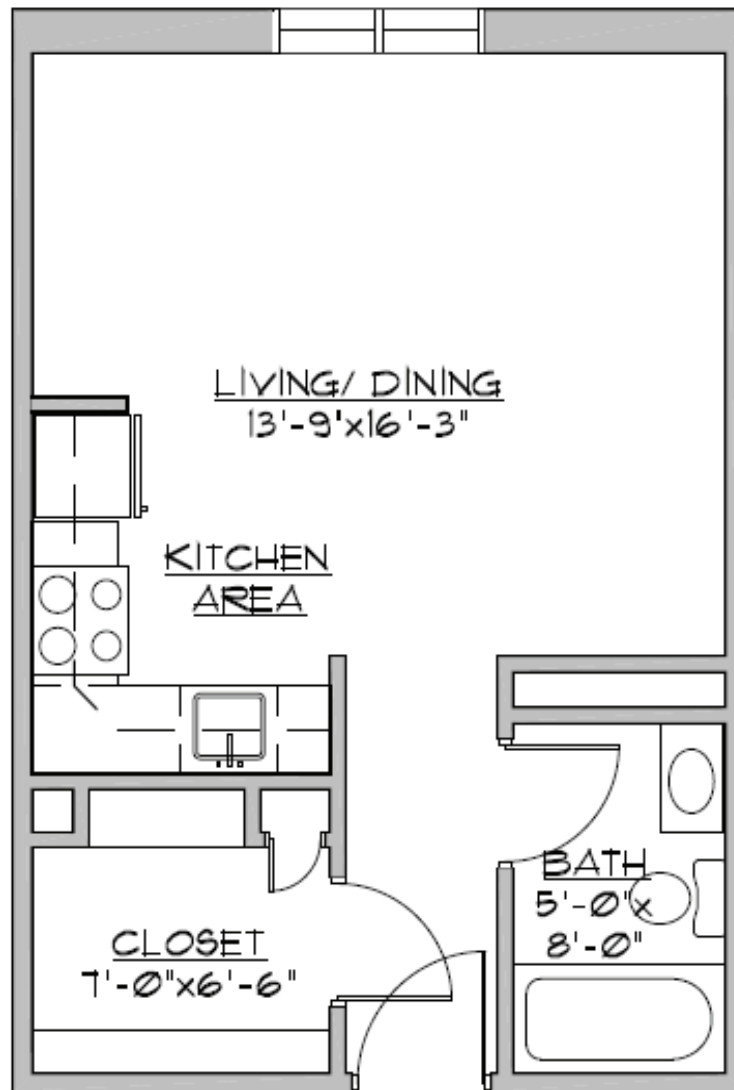

Alpha Manor Studio Special

This studio has a kitchen alcove with enough room for a dining table. It features a large walk-in closet, pantry, full bath and living area with large windows. These apartments are also conveniently located close to the elevator.

Room dimensions are approximate and subject to change.

Alpha Manor Studio

This studio apartment is available in both Alpha and Lawndale buildings. It features a comfortable living space, large walk-in closet, and a fully equipped kitchen and bath. The large window allows for plenty of natural light.

Room dimensions are approximate and subject to change.

Gateway Manor Studio

Our Gateway Manor Studio apartment is a pleasant place to call home. It features a fully equipped kitchen, large walk-in closet and full bathroom.

Room dimensions are approximate and subject to change.

Lawndale Manor Studio

This studio apartment is available in both Alpha and Lawndale buildings. It features a comfortable living space, large walk-in closet, and a fully equipped kitchen and bath. The large window allows for plenty of natural light.