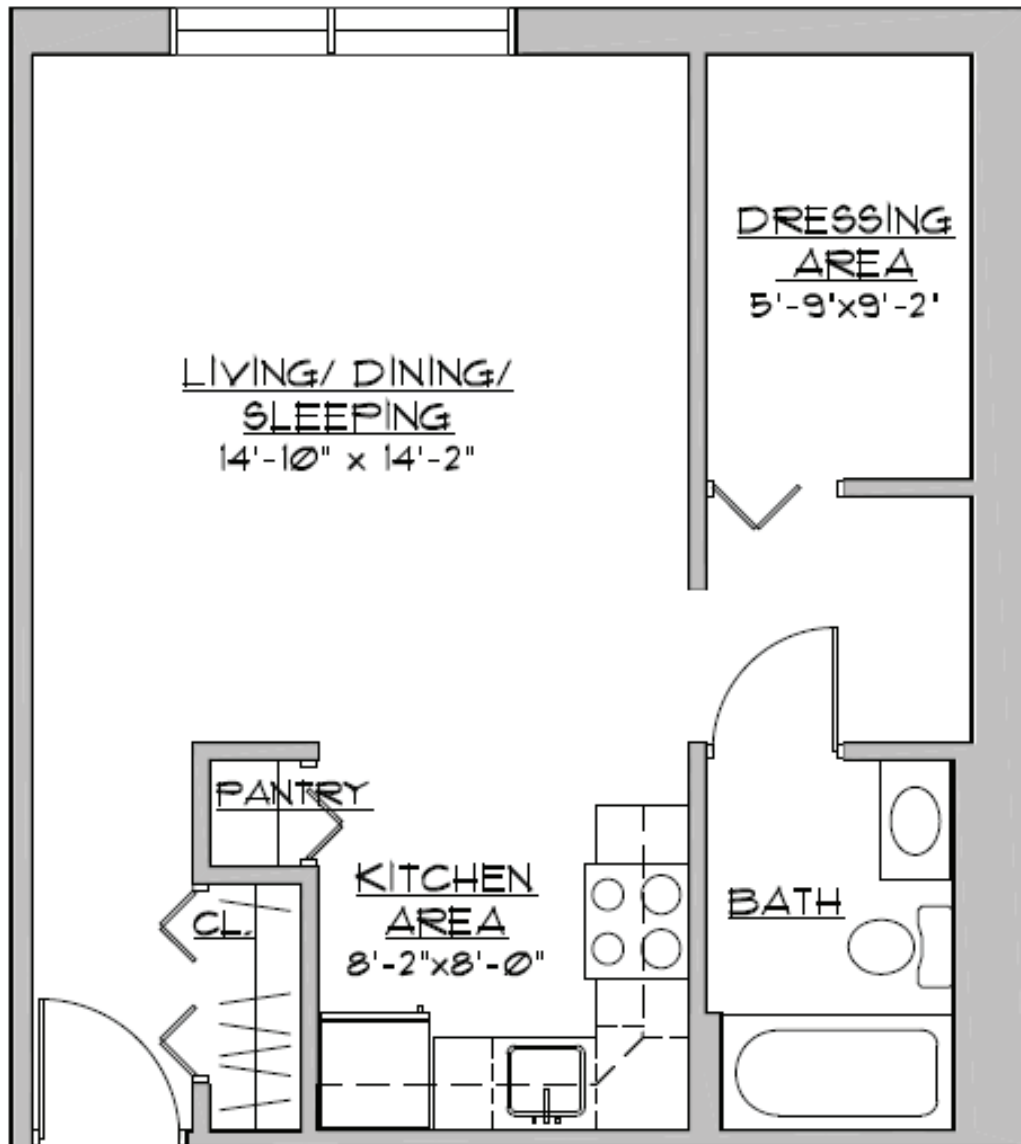

Alpha Manor Studio Special

This studio has a kitchen alcove with enough room for a dining table. It features a large walk-in closet, pantry, full bath and living area with large windows. These apartments are also conveniently located close to the elevator.

Room dimensions are approximate and subject to change.

Alpha Manor Studio

This studio apartment is available in both Alpha and Lawndale buildings. It features a comfortable living space, large walk-in closet, and a fully equipped kitchen and bath. The large window allows for plenty of natural light.

Room dimensions are approximate and subject to change.

Gateway Manor Studio

Our Gateway Manor Studio apartment is a pleasant place to call home. It features a fully equipped kitchen, large walk-in closet and full bathroom.

Room dimensions are approximate and subject to change.

Lawndale Manor Studio

This studio apartment is available in both Alpha and Lawndale buildings. It features a comfortable living space, large walk-in closet, and a fully equipped kitchen and bath. The large window allows for plenty of natural light.