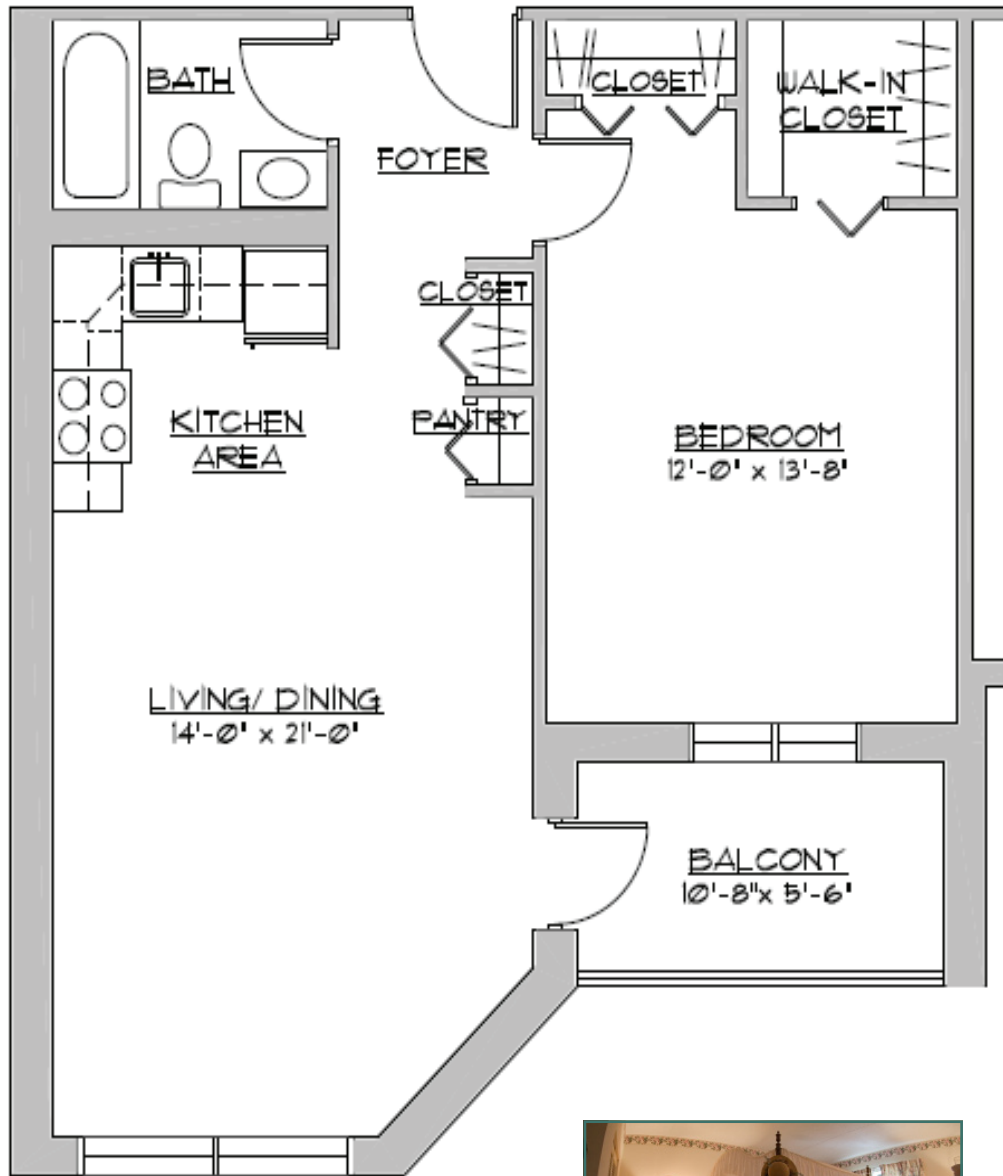

Room dimensions are approximate and subject to change.

# Gateway Manor One Bedroom

This design includes a living room and bedroom that are flooded with natural light. The fully equipped kitchen features a sizable pantry.

Room dimensions are approximate and subject to change.