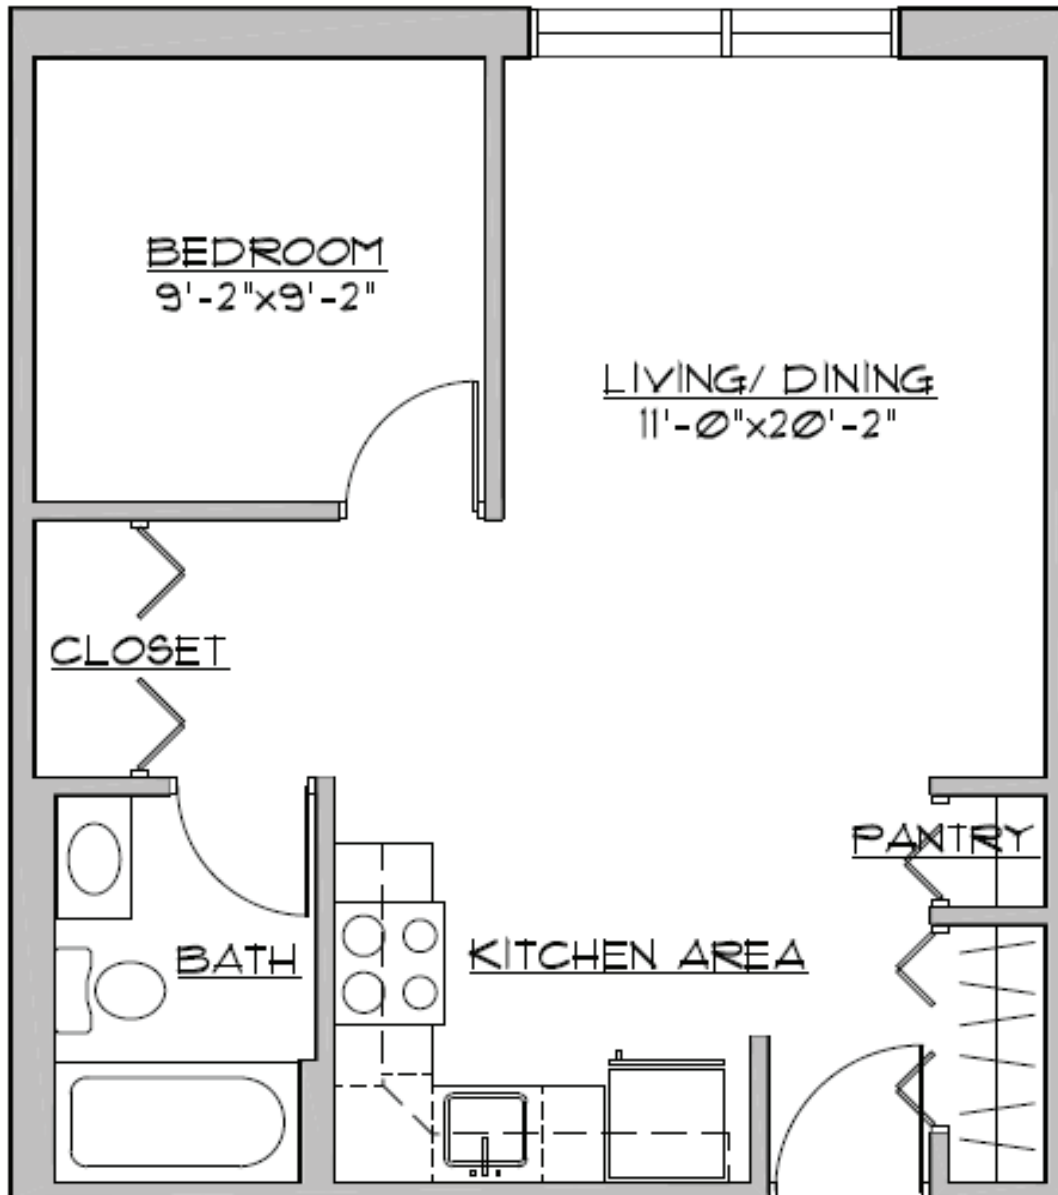

Room dimensions are approximate and subject to change.

# Gateway Manor One Bedroom

This design includes a living room and bedroom that are flooded with natural light. The fully equipped kitchen features a sizable pantry.

Room dimensions are approximate and subject to change.

# Lawndale Manor One Bedroom Club

This one bedroom club is for those that desire a smaller apartment yet want the privacy of a bedroom. This unit features a separate bedroom, storage, and fully equipped kitchen and bath.