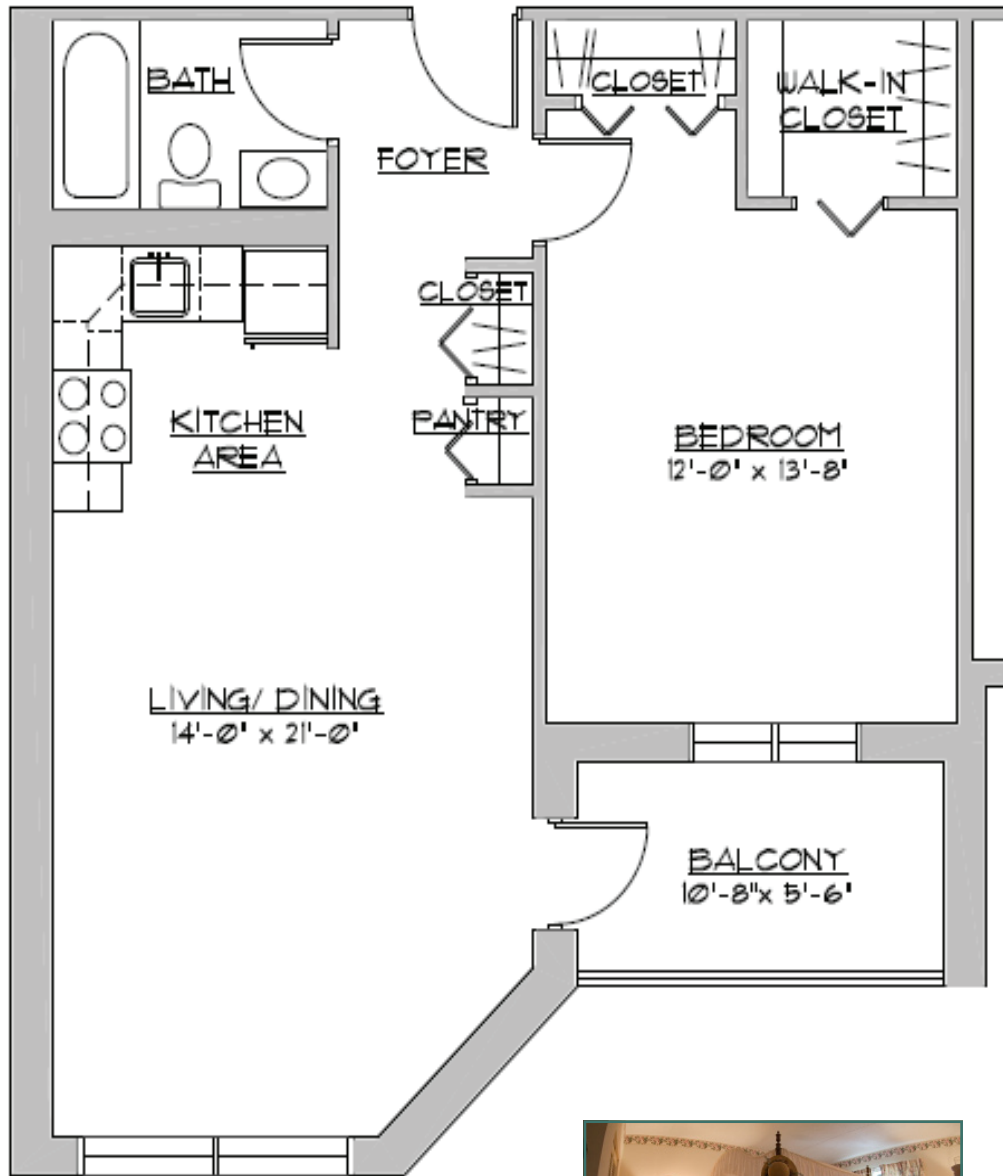

# Gateway Manor One Bedroom

This design includes a living room and bedroom that are flooded with natural light. The fully equipped kitchen features a sizable pantry.

Room dimensions are approximate and subject to change.

# Lawndale Manor One Bedroom Club

This one bedroom club is for those that desire a smaller apartment yet want the privacy of a bedroom. This unit features a separate bedroom, storage, and fully equipped kitchen and bath.

Room dimensions are approximate and subject to change.