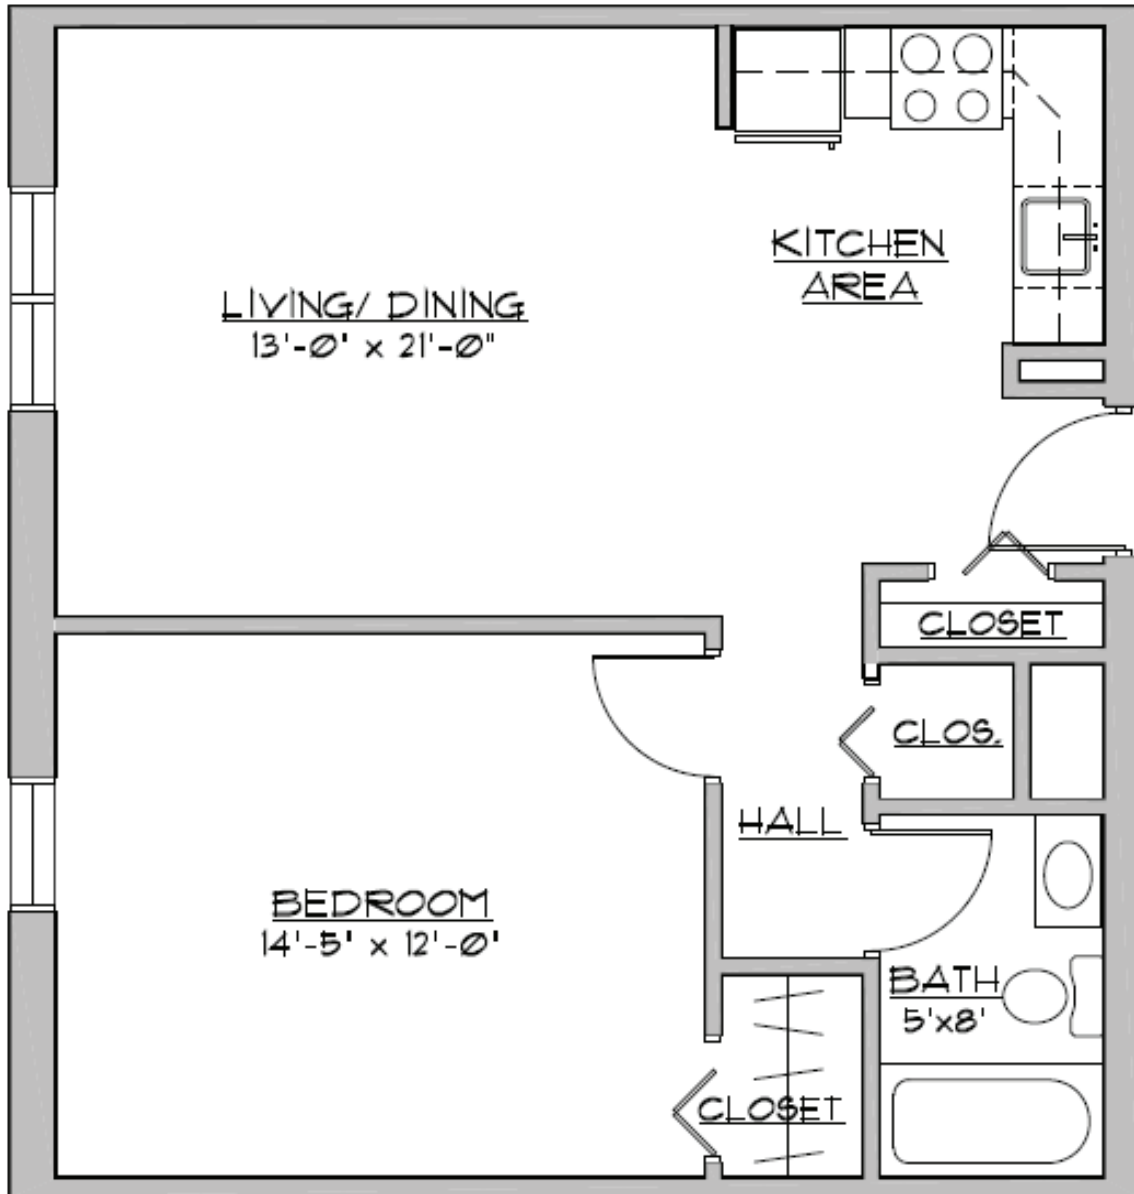

Room dimensions are approximate and subject to change.

# Alpha Manor One Bedroom

This is our most popular layout featuring a balcony or patio and three ample closets. The large windows flood the living room and bedroom with natural light. If you like to cook, you will find the fully equipped kitchen to you liking, as well.

# Gateway Manor One Bedroom

This design includes a living room and bedroom that are flooded with natural light. The fully equipped kitchen features a sizable pantry.

Room dimensions are approximate and subject to change.