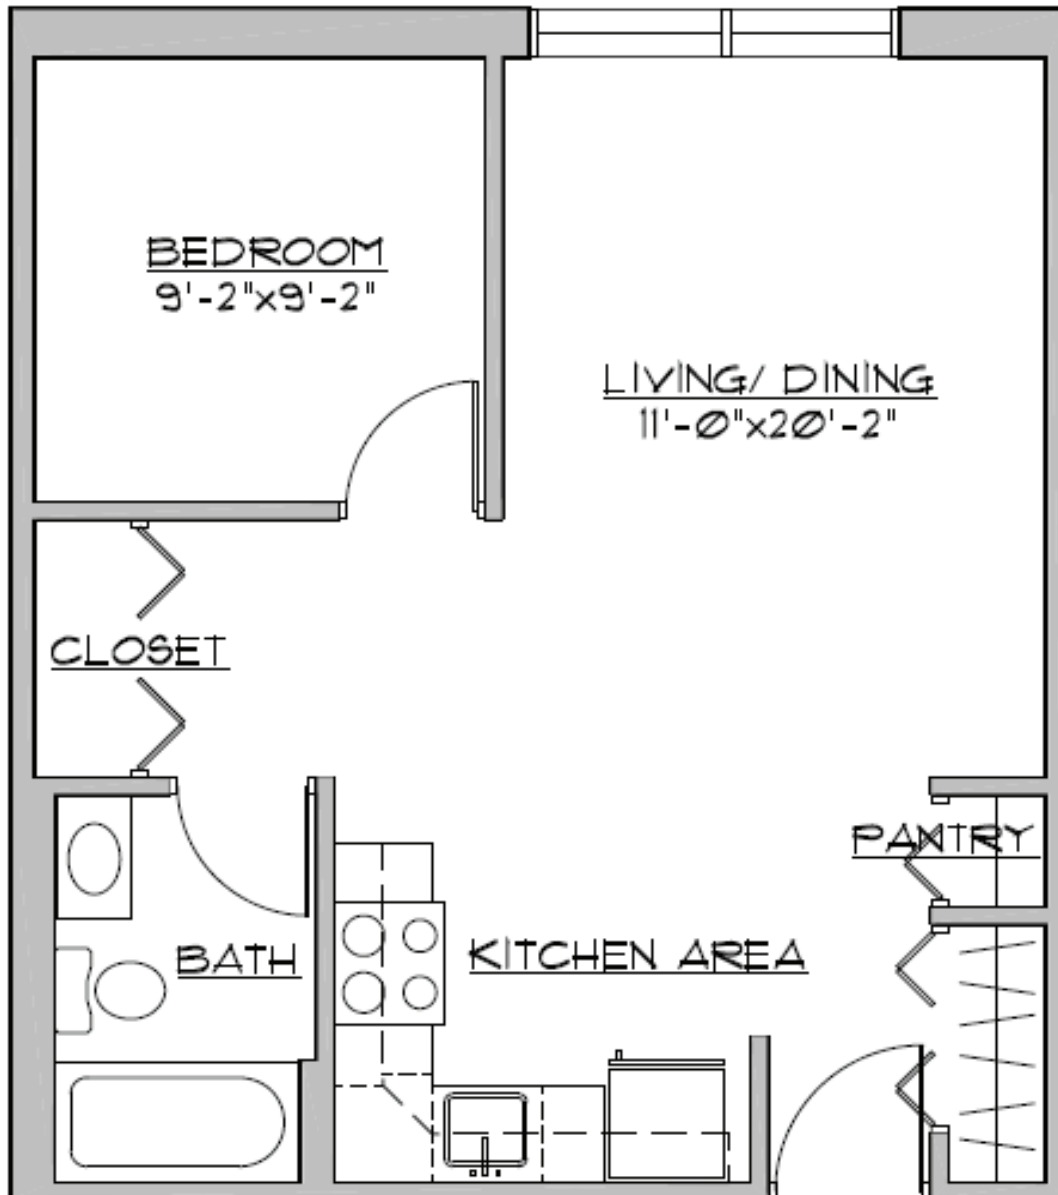

# Alpha Manor One Bedroom Club

This one bedroom club is for those that desire a smaller apartment yet want the privacy of a bedroom. This unit features a separate bedroom, storage, and fully equipped kitchen and bath.

Room dimensions are approximate and subject to change.

# Gateway Manor One Bedroom

This design includes a living room and bedroom that are flooded with natural light. The fully equipped kitchen features a sizable pantry.

Room dimensions are approximate and subject to change.