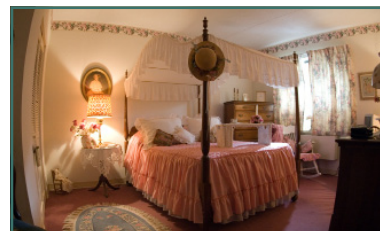

# Alpha Manor One Bedroom Club

This one bedroom club is for those that desire a smaller apartment yet want the privacy of a bedroom. This unit features a separate bedroom, storage, and fully equipped kitchen and bath.

# Alpha Manor One Bedroom Special

If lots of storage and close proximity to the elevator is what you desire, this is the apartment for you. This exceptional living space provides plenty of display areas for your favorite pieces.

# Alpha Manor One Bedroom

This is our most popular layout featuring a balcony or patio and three ample closets. The large windows flood the living room and bedroom with natural light. If you like to cook, you will find the fully equipped kitchen to you liking, as well.

# Lawndale Manor One Bedroom

This is our most popular layout featuring a balcony or patio and three ample closets. The large windows flood the living room and bedroom with natural light. If you like to cook, you will find the fully equipped kitchen to you liking, as well.