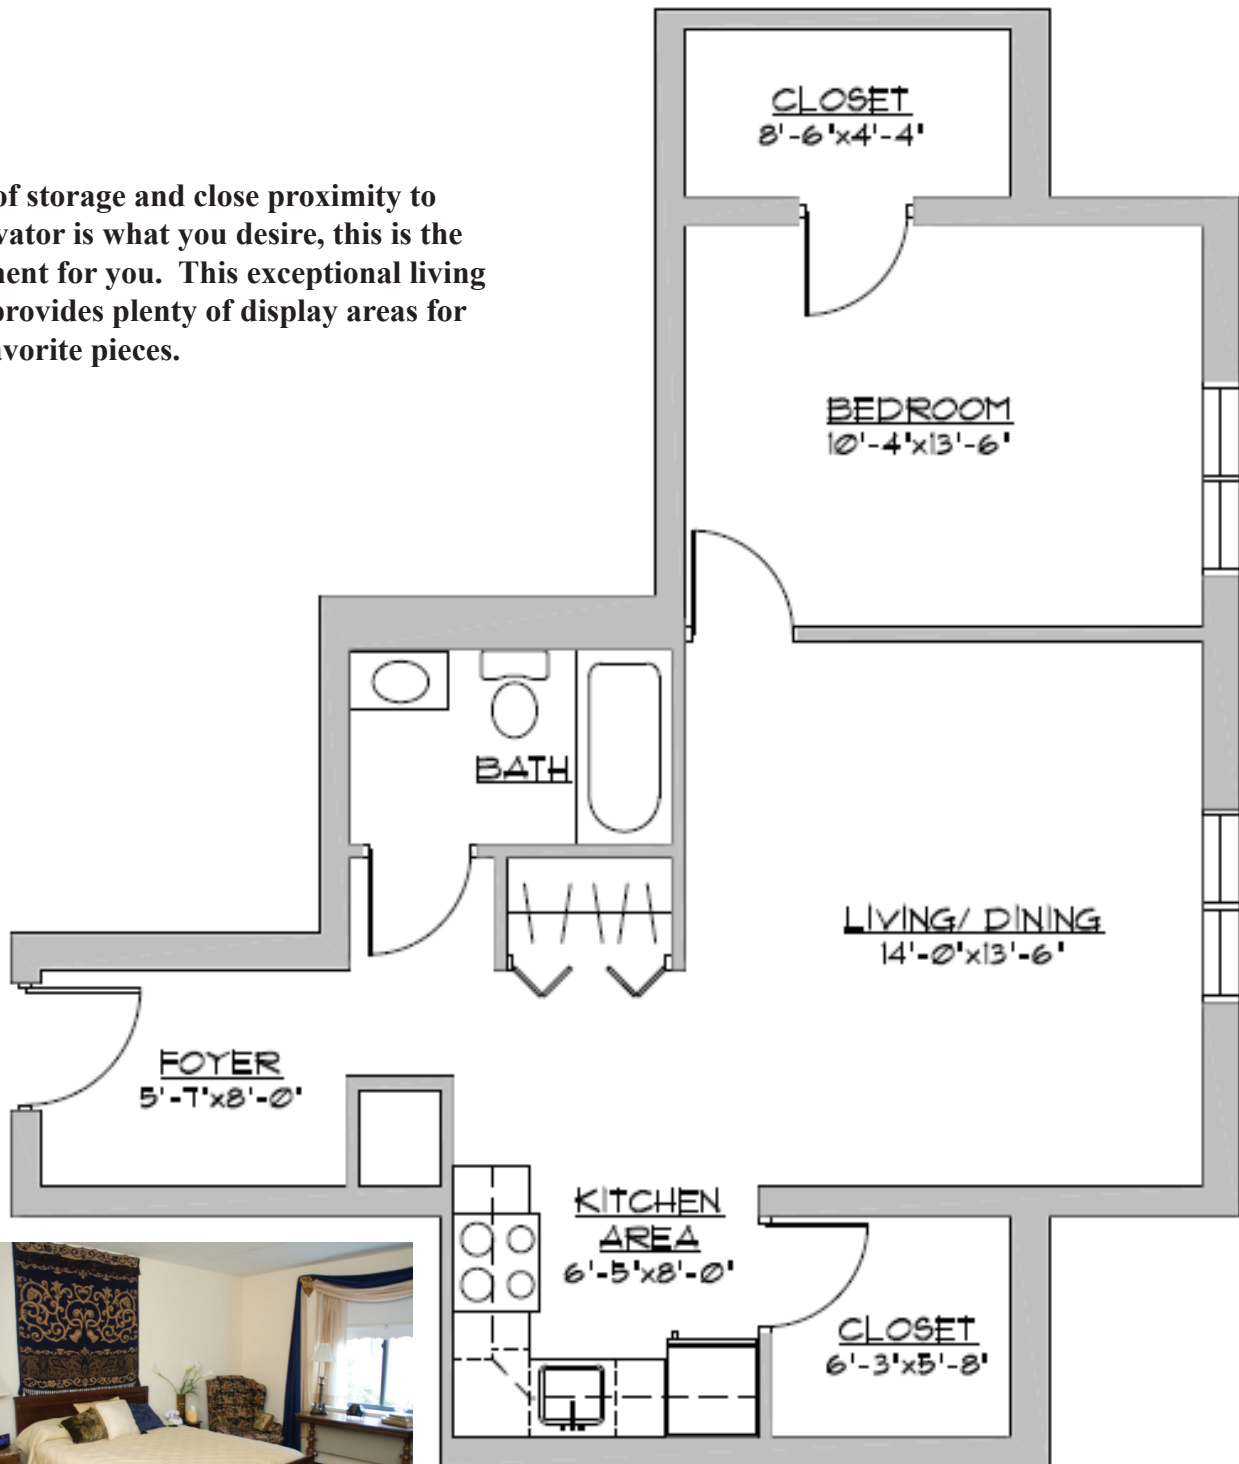

Alpha Manor One Bedroom Special

If lots of storage and close proximity to the elevator is what you desire, this is the apartment for you. This exceptional living space provides plenty of display areas for your favorite pieces.

Room dimensions are approximate and subject to change.