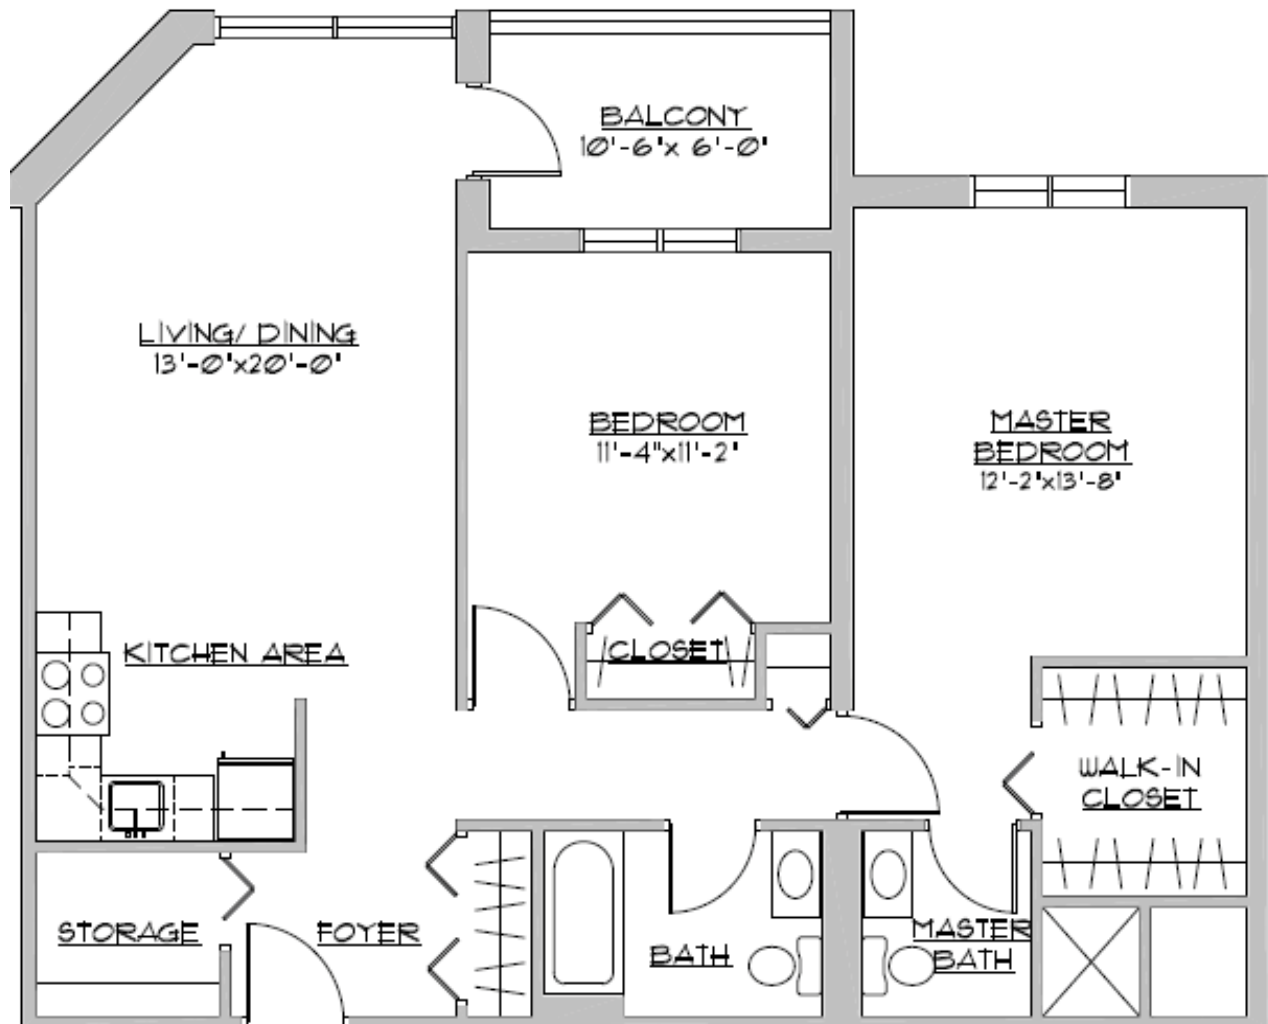

LAWNDALE MANOR

Two Bedroom/Two Bath

This is our community's largest apartment. The master suite features a large walk-in closet and walk-in shower. There is plenty of closet space, including a storage area off the foyer. Enjoy the beautiful outdoors on your private balcony/patio.

APPROX. 1,110 sq. ft.