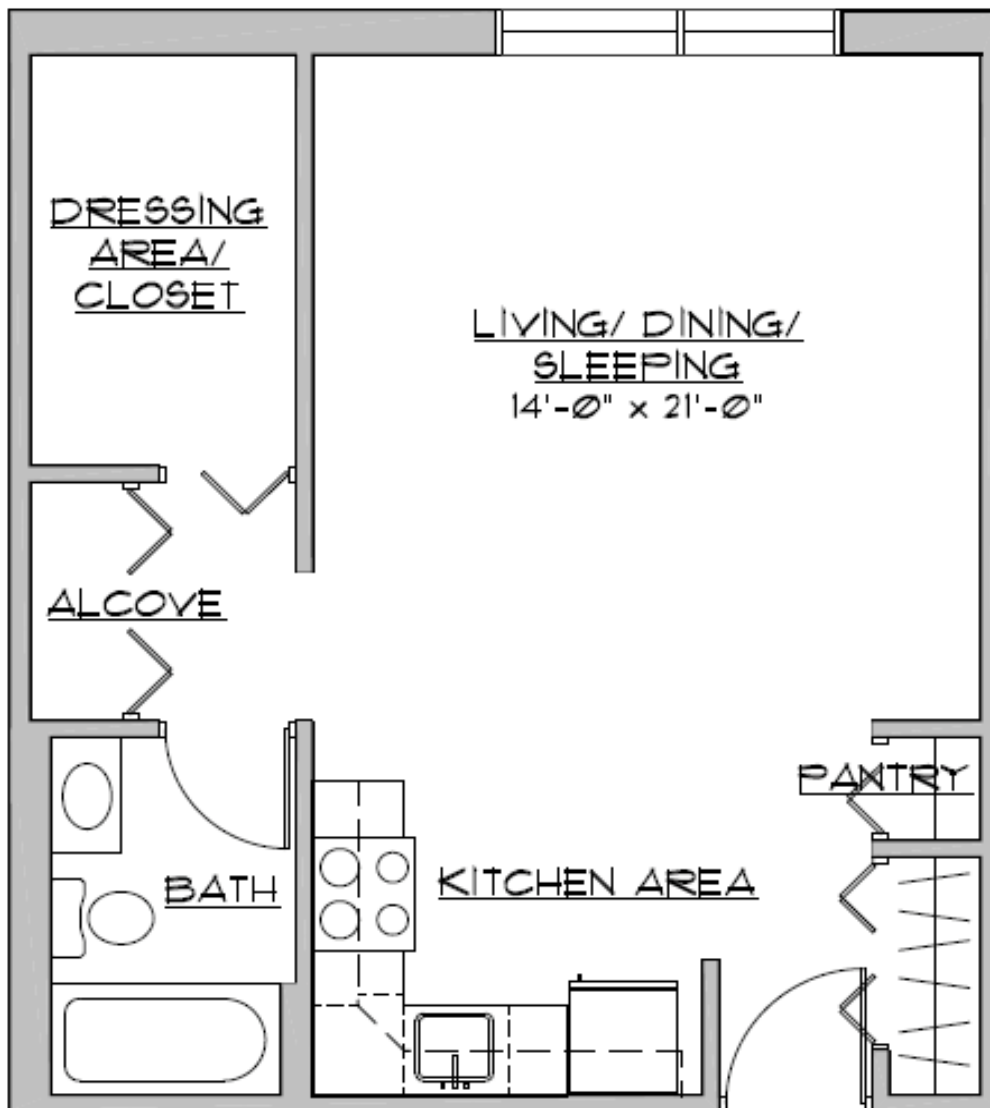

LAWNDALE MANOR Studio

This studio apartment is available in both Alpha and Lawndale buildings. It features a comfortable living space, large walk-in closet, and a fully equipped kitchen and bath. The large window allows for plenty of natural light.

APPROX. 460 sq. ft.