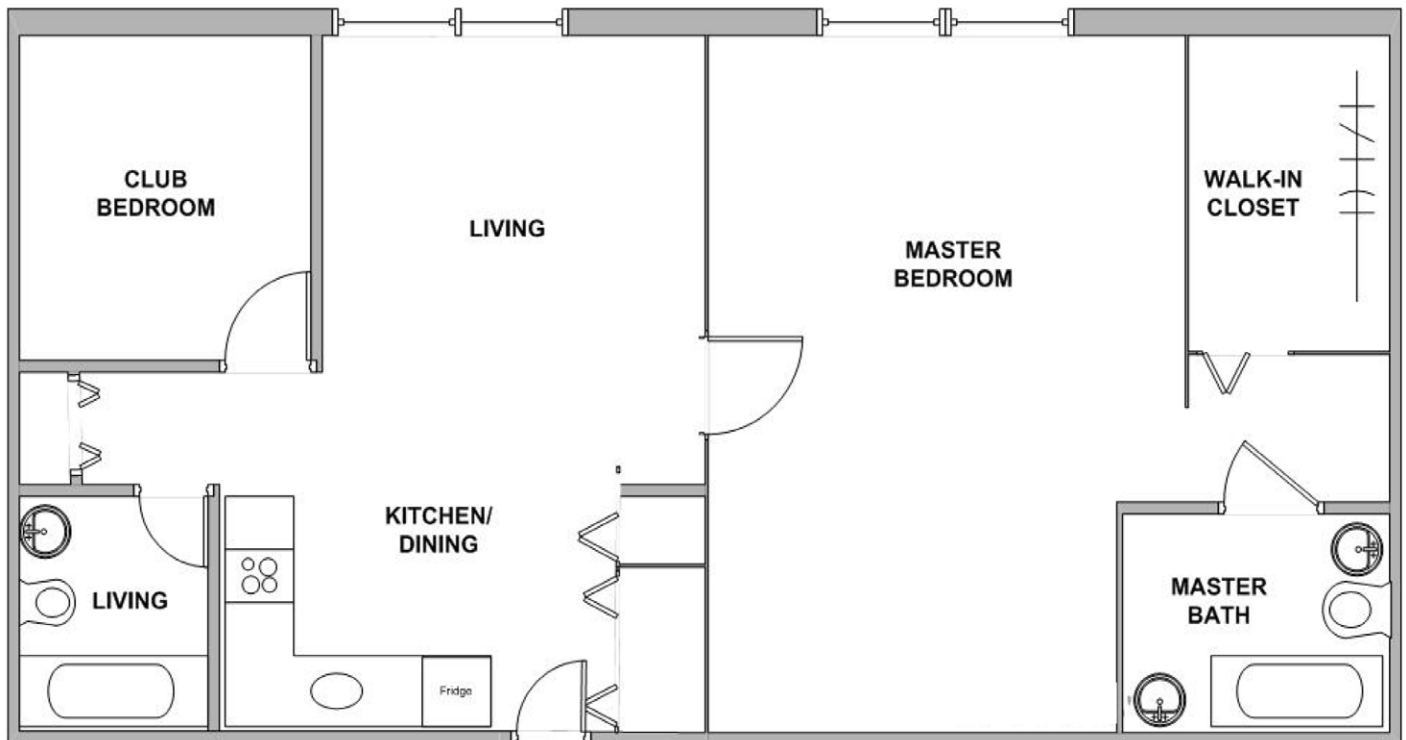

LAWNDALE/ALPHA

Two Bedroom Club

This combo unit covers all the basics. The master suite features a large walk-in closet and walk-in shower. Club bedroom can serve as a den, workspace, or extra bedroom for guest.

APPROX. 920 sq. ft.