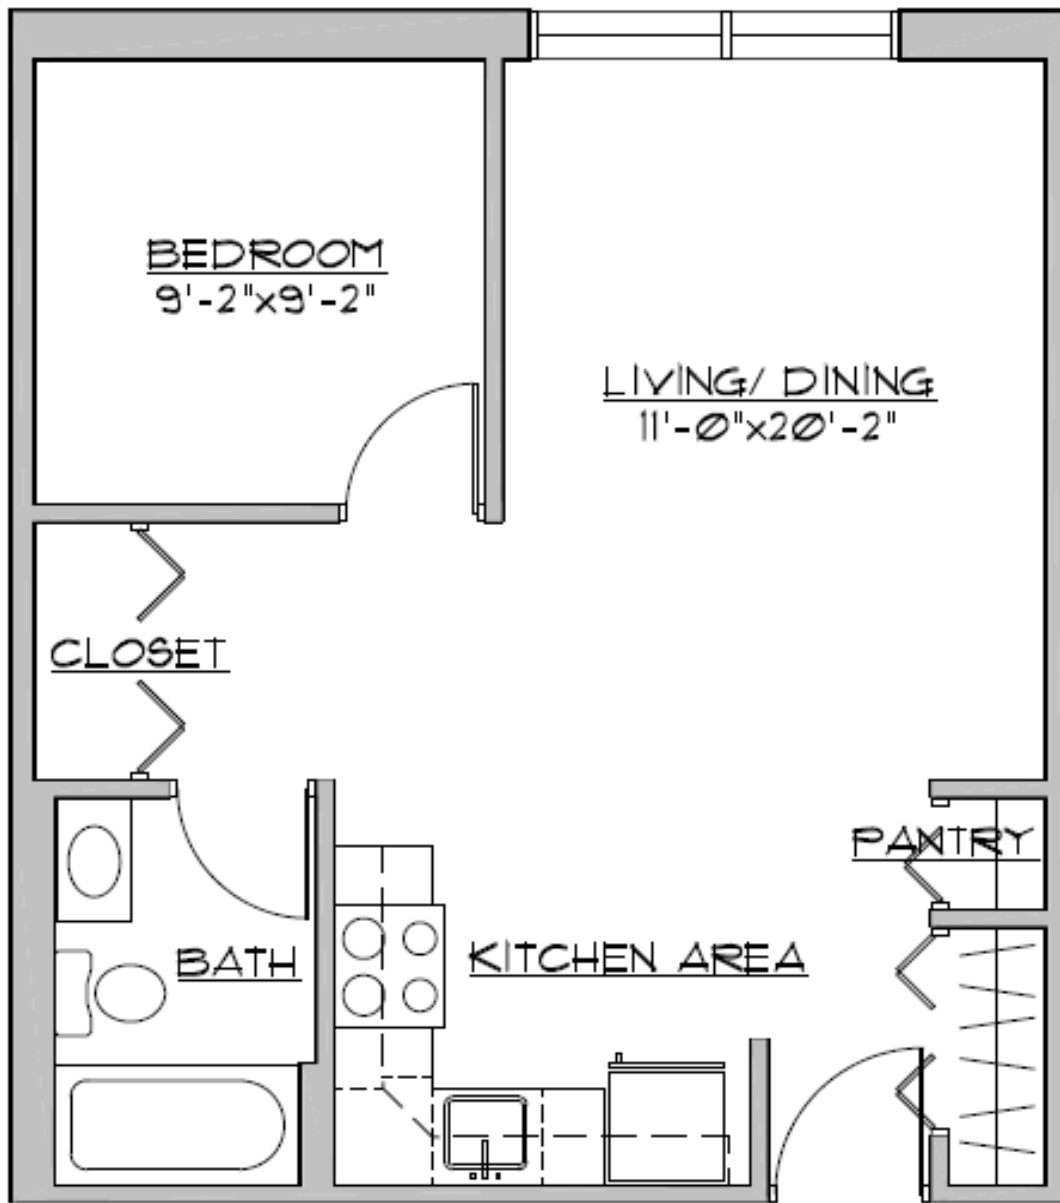

LAWNDALE MANOR

One Bedroom Club

This one bedroom club is for those that desire a smaller apartment, yet want the privacy of a bedroom. This unit features a separate bedroom, storage, and fully equipped kitchen and bath.

APPROX. 460 sq. ft.