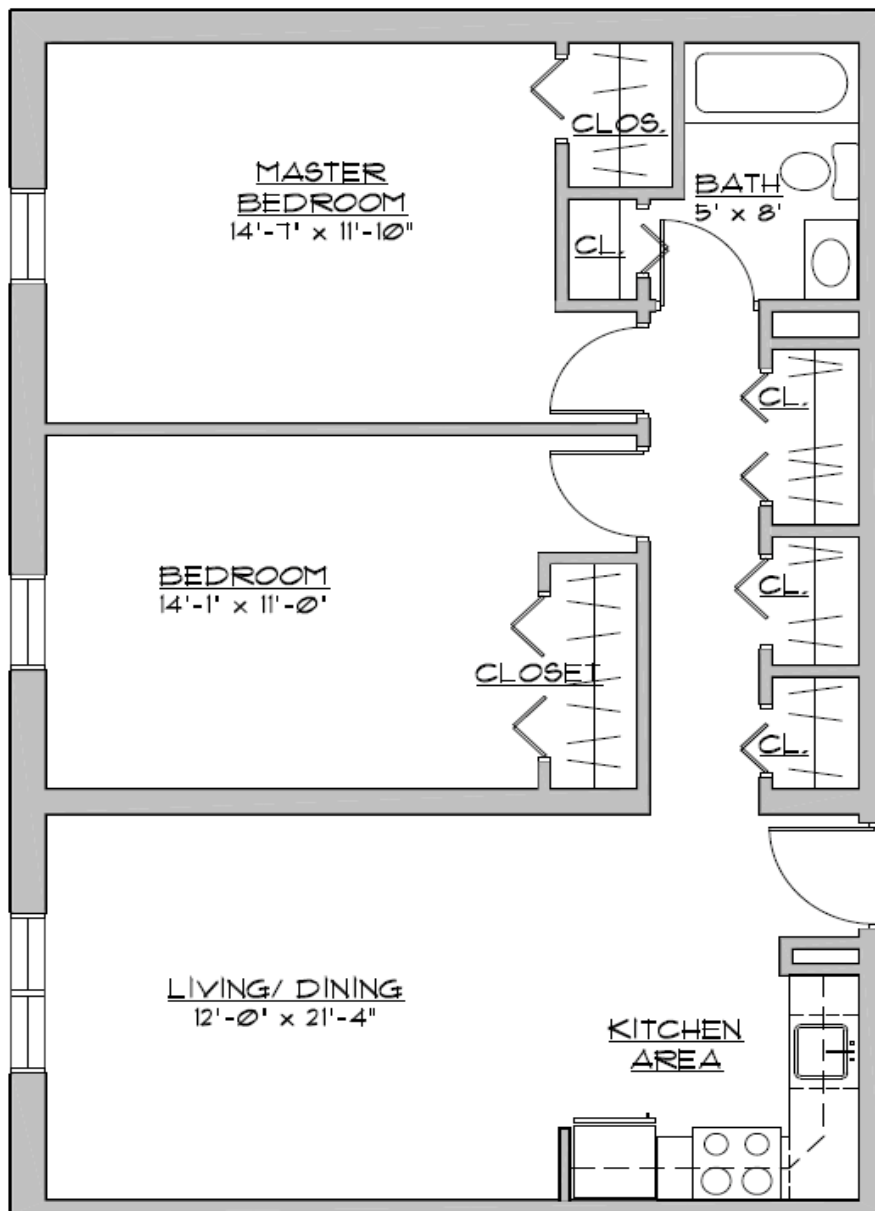

## GATEWAY MANOR Two Bedroom

If a little more space is what you are looking for, this apartment is for you. It features two large bedrooms and one full bath. Storage is abundant with six closets throughout. If you still enjoy cooking, our fully equipped kitchen will more than meet your needs!

**APPROX. 864 sq. ft.**