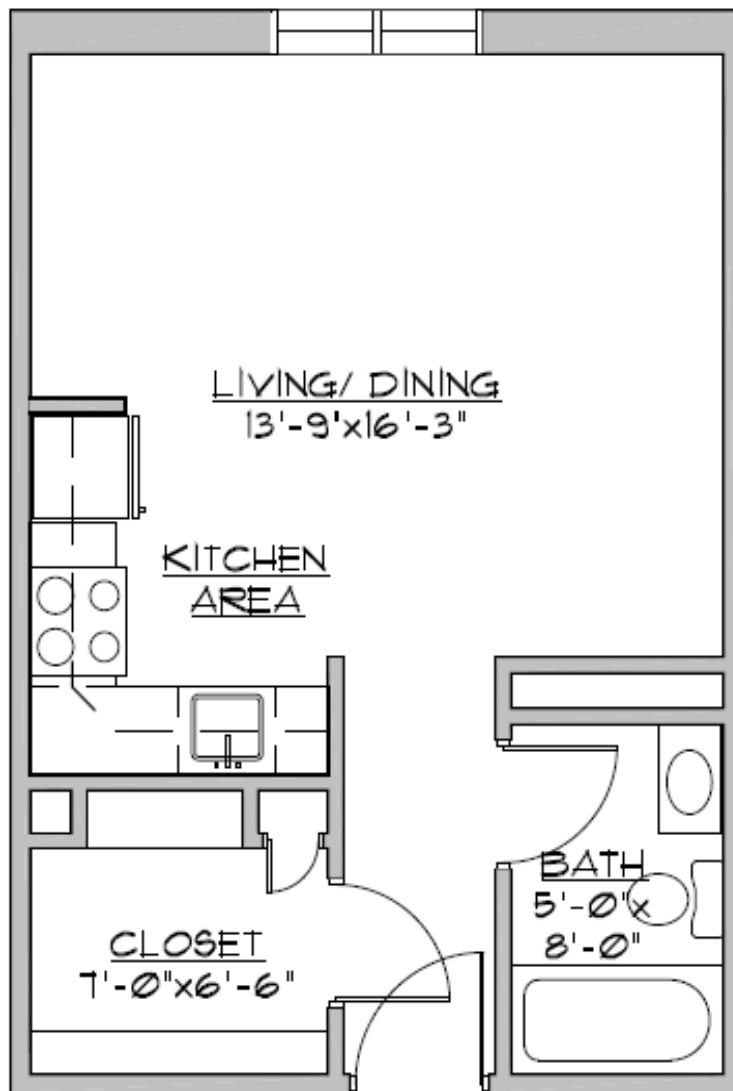

GATEWAY MANOR Studio

Our Gateway Manor Studio apartment is a pleasant place to call home. It features a fully equipped kitchen, large walk-in closet and full bathroom.

APPROX. 391 sq. ft.