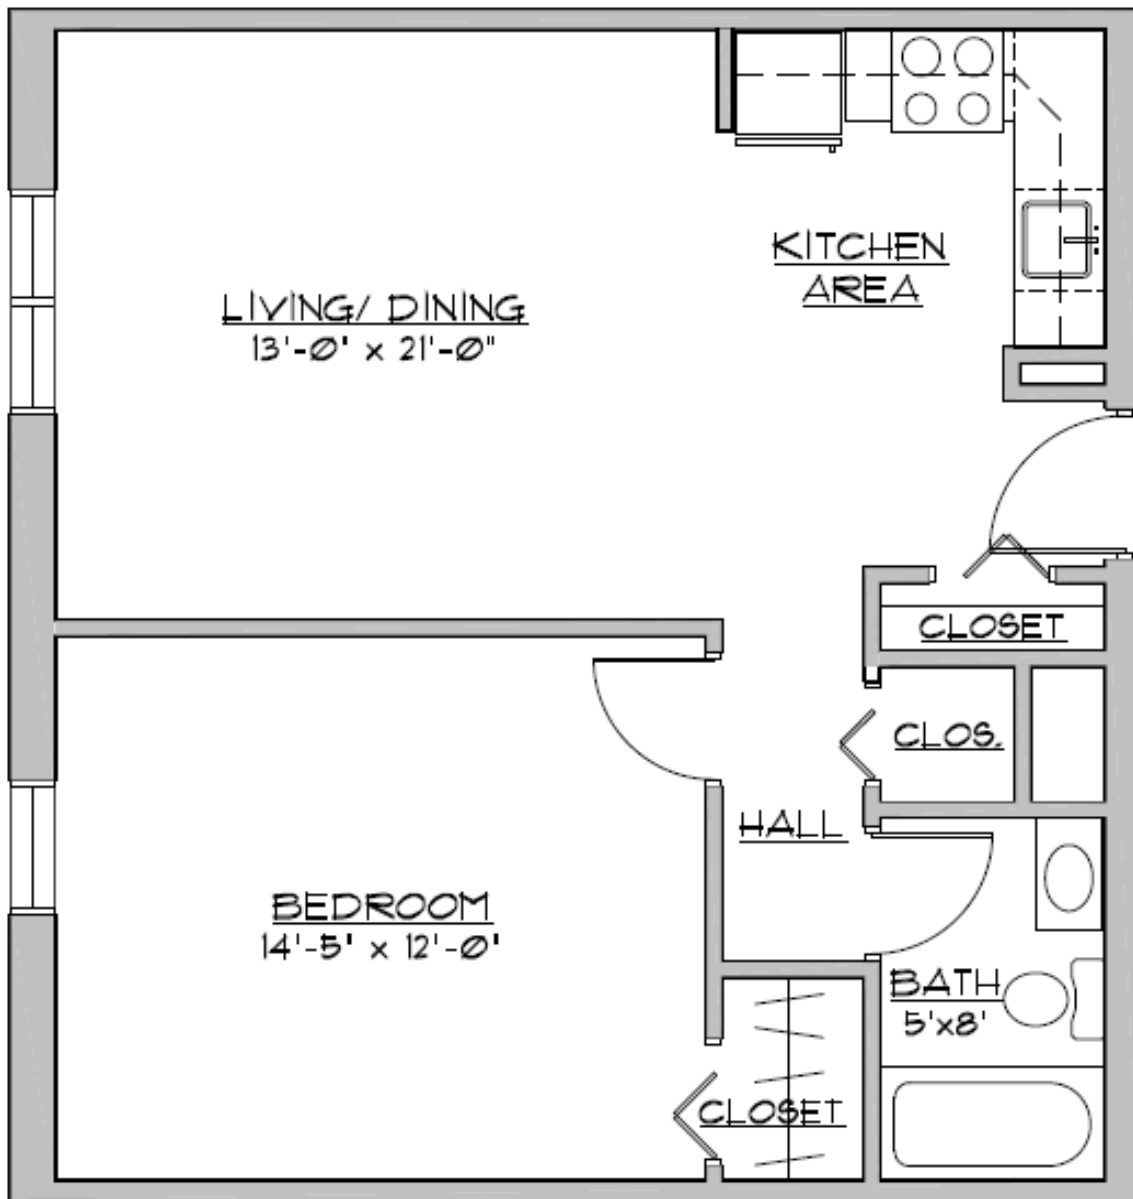

GATEWAY MANOR

One Bedroom

This design includes a living room and bedroom that are flooded with natural light. The fully equipped kitchen features a sizable pantry.

APPROX. 575 sq. ft.