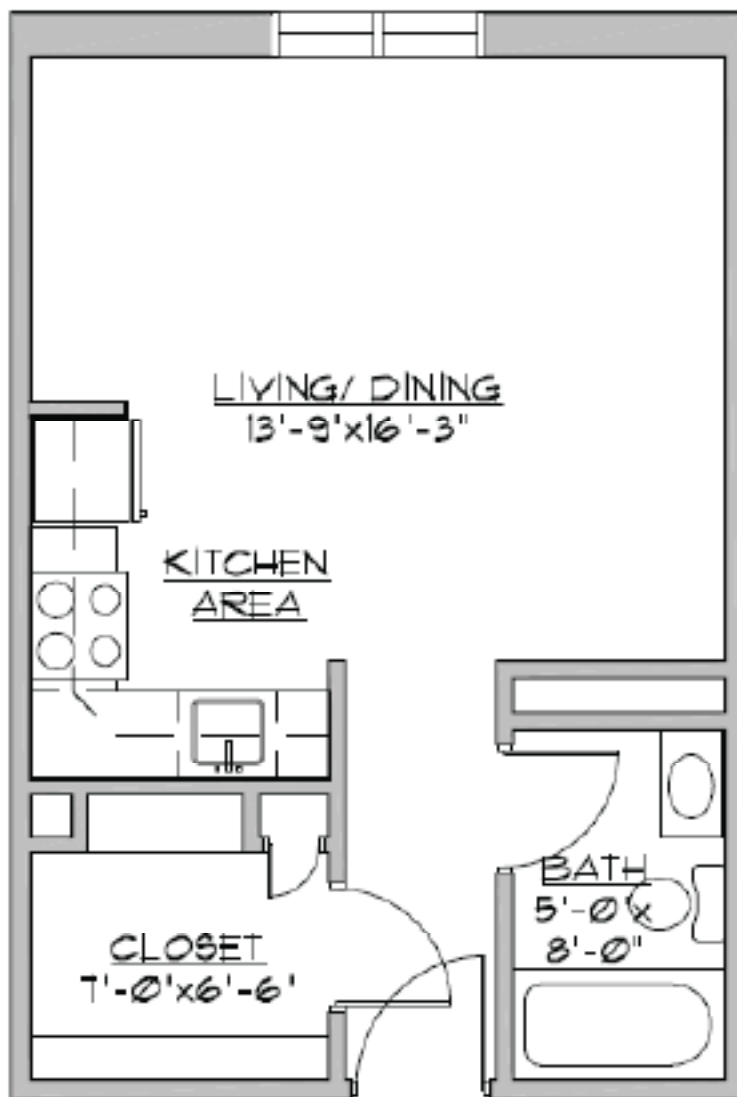

GATEWAY

Studio

This studio apartment is available in Gateway building. It features a comfortable living space, large walk-in closet, and a fully equipped kitchen and bath. The large window allows for plenty of natural light. Prices include our smallest meal plan and all utilities except phone.

APPROX. 391 sq. ft.